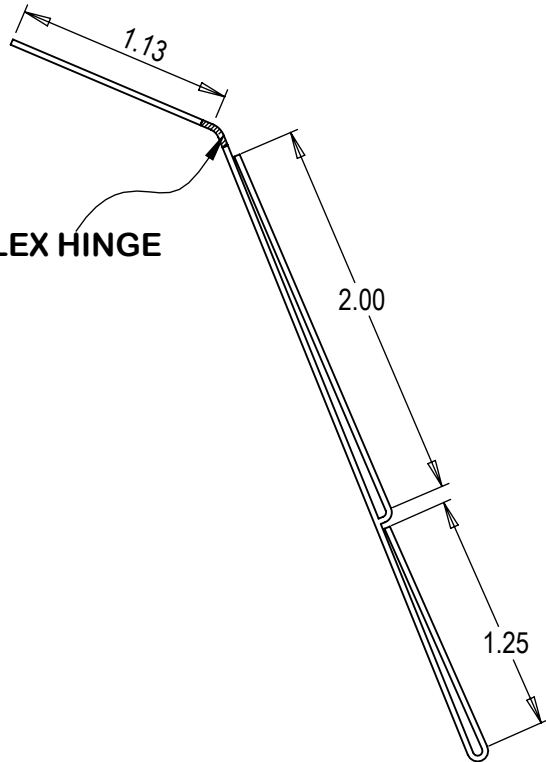

**PUNCHED OR
DBL FACE TAPE**

FLEX HINGE

DESC.
2" AND 1 1/4" CARD HOLDER

PROPRIETARY AND CONFIDENTIAL

THE INFORMATION CONTAINED IN THIS DRAWING IS THE SOLE PROPERTY OF E&C CUSTOM PLASTICS, INC. ANY REPRODUCTION IN PART OR AS A WHOLE WITHOUT THE WRITTEN PERMISSION OF E&C CUSTOM PLASTICS, INC. IS PROHIBITED.

MATERIAL
PVC

NAME
DSC

CLEAR

DATE
7/23/2020

SIZE
A

PART NO:
0807 -

REV

SHEET 1 OF 1