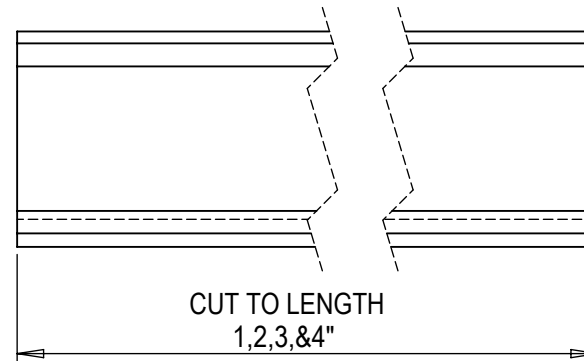

1/32" X 1" DBL FACE TAPE

DESC.
SHELF CHANNEL LABEL HOLDER

PROPRIETARY AND CONFIDENTIAL

THE INFORMATION CONTAINED IN THIS DRAWING IS THE SOLE PROPERTY OF E&C CUSTOM PLASTICS, INC. ANY REPRODUCTION IN PART OR AS A WHOLE WITHOUT THE WRITTEN PERMISSION OF E&C CUSTOM PLASTICS, INC. IS PROHIBITED.

MATERIAL
PVC

NAME
DSC

CLEAR

DATE
7/22/2020

SIZE
A

PART NO:
0711 -

REV

SHEET 1 OF 1